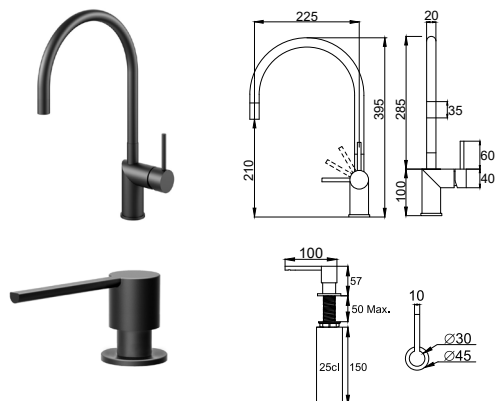

nivito™

Art nr: CU-500-GR-BL
Back granite

EAN nr:
7350051951756

Cubegranite

- Black granite
- R 15
- Undermount or Topmount
- Basket waste included

Related Products:

ART NR:
RH-120

SR-BL