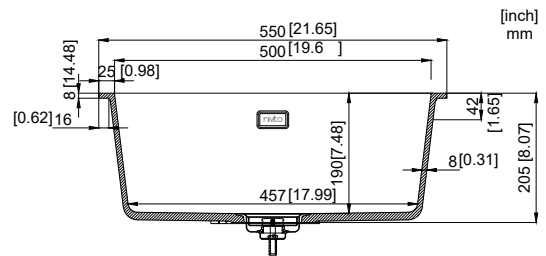

nivito™

Art nr: CU-500-GR-BL
Back granite

EAN nr:
7350051951756

Cubegranite

- Black granite
- R 15
- Undermount or Topmount
- Basket waste included

Related Products:

ART NR:
RH-120

SR-BL