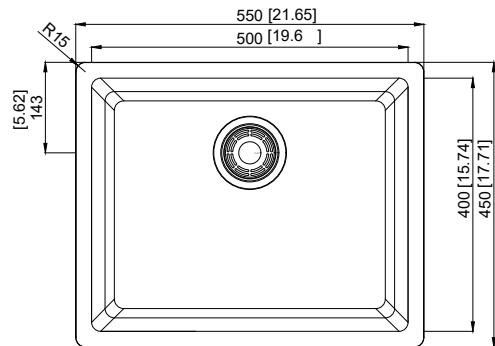

nivito™

Art nr: CU-500-GR-BL
Back granite

EAN nr:
7350051951756

Cubegranite

- Black granite
- R 15
- Undermount or Topmount
- Basket waste included

Related Products:

ART NR:
RH-120

SR-BL