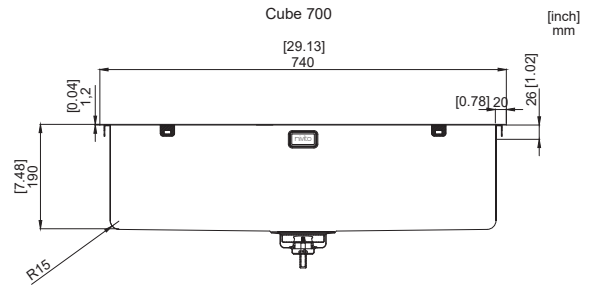

nivito™

Art nr: CU-700-B
Brushed Stainless steel

EAN nr:
7350051951824

Cube.

- Brushed Stainless steel
- 18 G, 1,2mm steel
- Sound demp
- R 15
- Handmade

Related Products:

SR-B

CU-WB-200 Steel