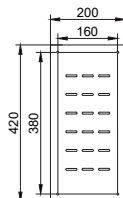

nivito™

Art nr: CU-700-B
Brushed Stainless steel

EAN nr:
7350051951824

Cube.

- Brushed Stainless steel
- 18 G, 1,2mm steel
- Sound demp
- R 15
- Handmade

Related Products:

SR-B

CU-WB-200 Steel