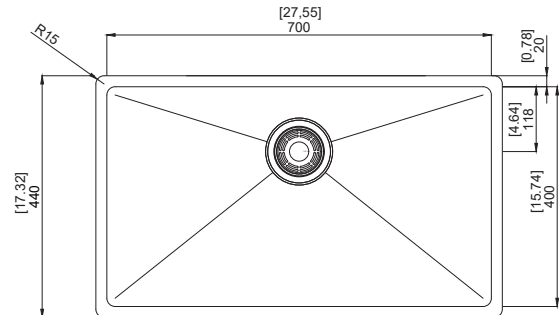

nivito™

Art nr: CU-700-B
Brushed Stainless steel

EAN nr:
7350051951824

Cube.

- Brushed Stainless steel
- 18 G, 1,2mm steel
- Sound demp
- R 15
- Handmade

Related Products:

SR-B

CU-WB-200 Steel