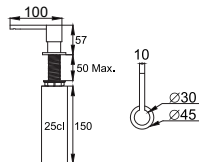

nivito™

Art nr: CU-700-B
Brushed Stainless steel

EAN nr:
7350051951824

Cube.

- Brushed Stainless steel
- 18 G, 1,2mm steel
- Sound demp
- R 15
- Handmade

Related Products:

SR-B

CU-WB-200 Steel