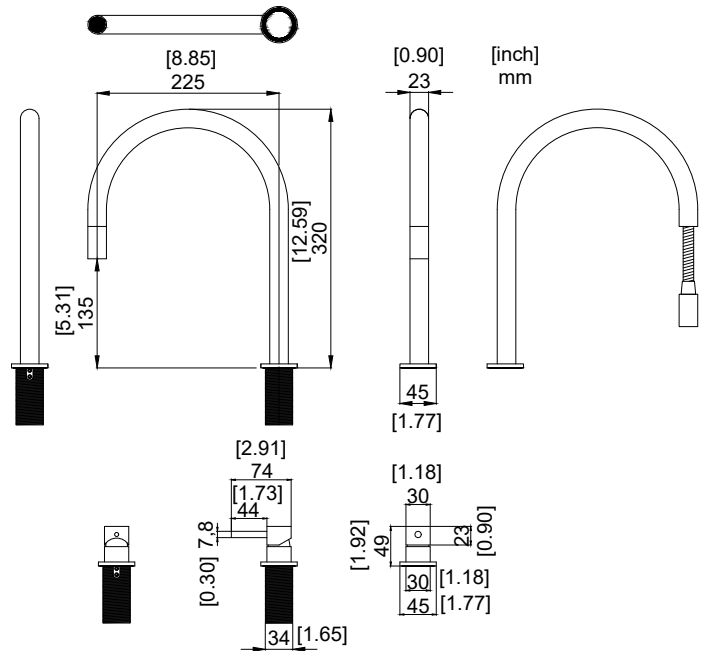

## Vision.

- Kitchen taps
- Soft PEX® hoses
- Cut-out dimension 35 mm**
- Swivel range 360° and 150°
- Ceramic cartridge
- Pull down hose

### Technical specification

Application area: Tap water,  
 Pressure test: 16 bar  
 Working pressure: 50 - 1000 kPa  
 Test pressure max 1600 kPa  
 Hot water connection: max. 80 ° C  
 Sound class: 1  
 Soft PEX® connections approved with DWGW  
 Length of connecting hose: 500mm

Single lever cartridge 25mm  
 Rotation angle: 90°  
 Endurance test: EN 817 70 000 cycles  
 ASME A 112.18.1M 500 000 cycles  
 Pressure test:  
 Burst pressure: >35 bar

### Recommended dimensions