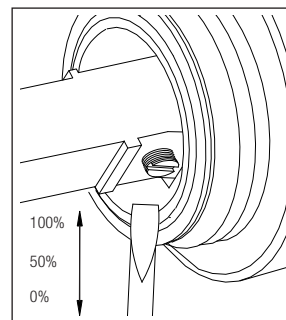

nivito™

Art nr: RH 310

Polished Stainless steel

EAN nr:

7350051950124

Rhythm.

- Kitchen taps
- Soft PEX® hoses
- Cut-out dimension 35 mm**
- Swivel range 360° and 150°
- Ceramic cartridge

Technical specification

Application area: Tap water,
 Pressure certified: 16 bar EN 817
 The product meets the requirements of: NS-EN ISO/IEC 17065
 Working pressure: 50 - 1000 kPa
 Test pressure max 1600 kPa
 Hot water connection: max. 80 ° C
 Sound class: 1

Soft PEX® connections approved with DWGW
 Length of connecting hose: 500mm
 Type approved according to Sintef nr: PS 3552
 The product meets the requirements of: NS-EN ISO/IEC 17065
 Issued: 09.05.2019 Valid until: 01.06.2024
www.sintefcertification.no

Cartridge:

Kerox 35 mm
 Endurance test: EN 817 70 000 cycles
 ASME A 112.18.1M 500 000 cycles
 Pressure test:
 Pneumatic: 6 bar / 87 psi
 Hydraulic: 35 bar / 500 psi

With volume limit screw

With hot limit ring