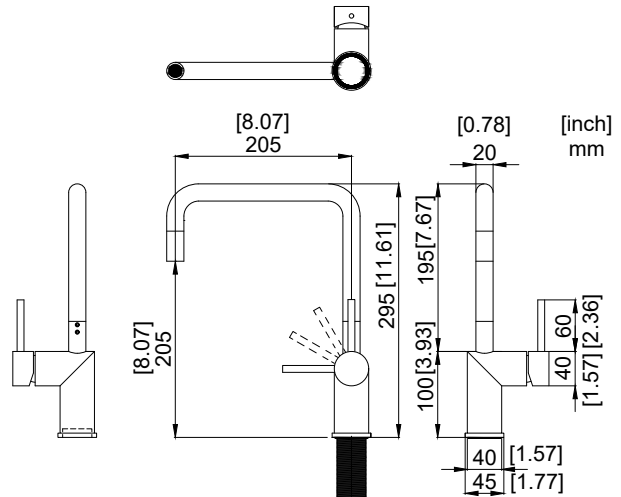

nivito™

Art nr: RH 310

Polished Stainless steel

EAN nr:

7350051950124

Rhythm.

- Kitchen taps
- Soft PEX® hoses
- Cut-out dimension 35 mm**
- Swivel range 360° and 150°
- Ceramic cartridge

Technical specification

Application area: Tap water,
 Pressure certified: 16 bar EN 817
 The product meets the requirements of: NS-EN ISO/IEC 17065
 Working pressure: 50 - 1000 kPa
 Test pressure max 1600 kPa
 Hot water connection: max. 80 ° C
 Sound class: 1

Soft PEX® connections approved with DWGW
 Length of connecting hose: 500mm
 Type approved according to Sintef nr: PS 3552
 The product meets the requirements of: NS-EN ISO/IEC 17065
 Issued: 09.05.2019 Valid until: 01.06.2024
www.sintefcertification.no

Cartridge:

Kerox 35 mm
 Endurance test: EN 817 70 000 cycles
 ASME A 112.18.1M 500 000 cycles
 Pressure test:
 Pneumatic: 6 bar / 87 psi
 Hydraulic: 35 bar / 500 psi

With volume limit screw

With hot limit ring