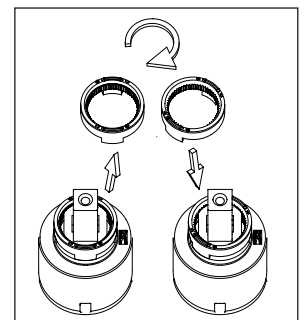

nivito™

Art nr: RH 310

Polished Stainless steel

EAN nr:

7350051950124

Rhythm.

- Kitchen taps
- Soft PEX® hoses
- Cut-out dimension 35 mm**
- Swivel range 360° and 150°
- Ceramic cartridge

Technical specification

Application area: Tap water,
 Pressure certified: 16 bar EN 817
 The product meets the requirements of: NS-EN ISO/IEC 17065
 Working pressure: 50 - 1000 kPa
 Test pressure max 1600 kPa
 Hot water connection: max. 80 ° C
 Sound class: 1

Soft PEX® connections approved with DWGW
 Length of connecting hose: 500mm
 Type approved according to Sintef nr: PS 3552
 The product meets the requirements of: NS-EN ISO/IEC 17065
 Issued: 09.05.2019 Valid until: 01.06.2024
www.sintefcertification.no

Cartridge:

Kerox 35 mm
 Endurance test: EN 817 70 000 cycles
 ASME A 112.18.1M 500 000 cycles
 Pressure test:
 Pneumatic: 6 bar / 87 psi
 Hydraulic: 35 bar / 500 psi

With volume limit screw

With hot limit ring