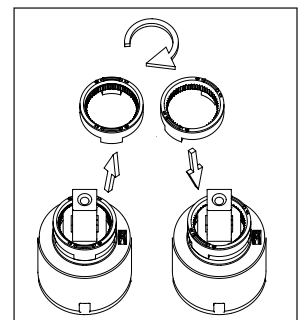

## RhythmExtended

- Kitchen taps
- Soft PEX® hoses
- Cut-out dimension 35 mm
- Swivel range 360° and 150°
- Ceramic cartridge
- Pull out hose

### Technical specification

Application area: Tap water,  
Pressure certified: 16 bar EN 817  
The product meets the requirements of: NS-EN ISO/IEC 17065  
Working pressure: 50 - 1000 kPa  
Test pressure max 1600 kPa  
Hot water connection: max. 80 ° C  
Sound class: 1

Soft PEX® connections approved with DWGW  
Length of connecting hose: 500mm  
Type approved according to Sintef nr: PS 3552  
The product meets the requirements of: NS-EN ISO/IEC 17065  
Issued: 09.05.2019 Valid until: 01.06.2024  
[www.sintefcertification.no](http://www.sintefcertification.no)

### Cartridge:

Kerox 35 mm  
Endurance test: EN 817 70 000 cycles  
ASME A 112.18.1M 500 000 cycles  
Pressure test:  
Pneumatic: 6 bar / 87 psi  
Hydraulic: 35 bar / 500 psi

With volume limit screw

With hot limit ring