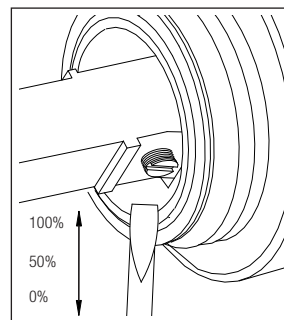

## RhythmExtended

- Kitchen taps
- Soft PEX® hoses
- Cut-out dimension 35 mm
- Swivel range 360° and 150°
- Ceramic cartridge
- Pull out hose

### Technical specification

Application area: Tap water,  
Pressure certified: 16 bar EN 817  
The product meets the requirements of: NS-EN ISO/IEC 17065  
Working pressure: 50 - 1000 kPa  
Test pressure max 1600 kPa  
Hot water connection: max. 80 ° C  
Sound class: 1

Soft PEX® connections approved with DWGW  
Length of connecting hose: 500mm  
Type approved according to Sintef nr: PS 3552  
The product meets the requirements of: NS-EN ISO/IEC 17065  
Issued: 09.05.2019 Valid until: 01.06.2024  
[www.sintefcertification.no](http://www.sintefcertification.no)

### Cartridge:

Kerox 35 mm  
Endurance test: EN 817 70 000 cycles  
ASME A 112.18.1M 500 000 cycles  
Pressure test:  
Pneumatic: 6 bar / 87 psi  
Hydraulic: 35 bar / 500 psi

With volume limit screw

With hot limit ring