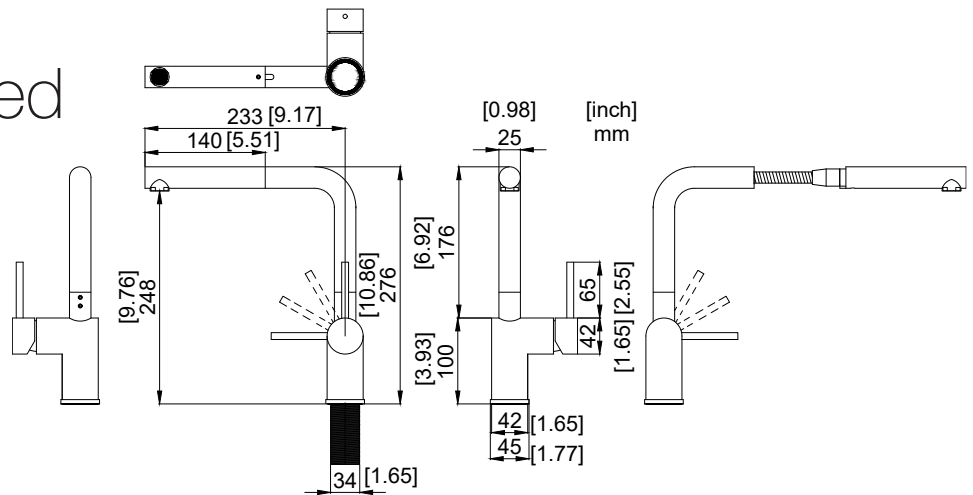

## RhythmExtended

- Kitchen taps
- Soft PEX® hoses
- Cut-out dimension 35 mm
- Swivel range 360° and 150°
- Ceramic cartridge
- Pull out hose

### Technical specification

Application area: Tap water,  
Pressure certified: 16 bar EN 817  
The product meets the requirements of: NS-EN ISO/IEC 17065  
Working pressure: 50 - 1000 kPa  
Test pressure max 1600 kPa  
Hot water connection: max. 80 ° C  
Sound class: 1

Soft PEX® connections approved with DWGW  
Length of connecting hose: 500mm  
Type approved according to Sintef nr: PS 3552  
The product meets the requirements of: NS-EN ISO/IEC 17065  
Issued: 09.05.2019 Valid until: 01.06.2024  
[www.sintefcertification.no](http://www.sintefcertification.no)

### Cartridge:

Kerox 35 mm  
Endurance test: EN 817 70 000 cycles  
ASME A 112.18.1M 500 000 cycles  
Pressure test:  
Pneumatic: 6 bar / 87 psi  
Hydraulic: 35 bar / 500 psi

With volume limit screw

With hot limit ring