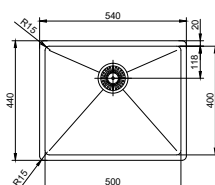

CU-500-Copper