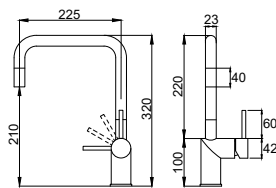

Related Products:

ART NR:

RH-350