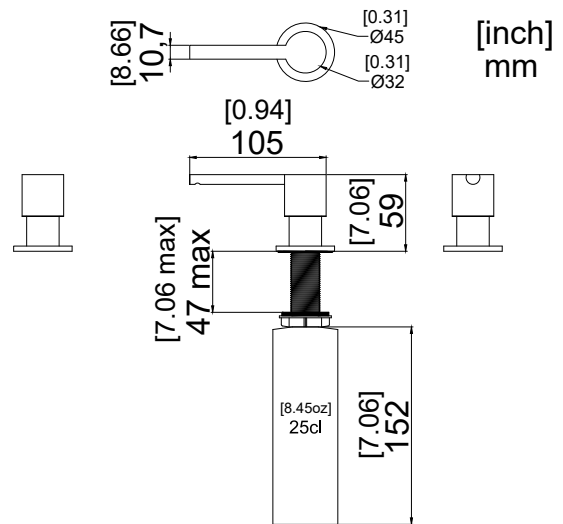

nivito™

Art nr: SR-BC

Brushed Copper Stainless steel

EAN nr:

7350051951282

Soap dispenser

- Soap dispenser 25cl
- For countertop max 50mm thick
- Filled from above
- Cut-out dimension $\varnothing 23$ -25mm

Related Products:

ART NR:

RH-350

SR-BC

CU-500-Copper