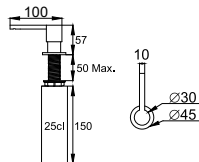

nivito™

Art nr: SR-BC

Brushed Copper Stainless steel

EAN nr:

7350051951282

Soap dispenser

- Soap dispenser 25cl
- For countertop max 50mm thick
- Filled from above
- Cut-out dimension $\varnothing 23$ -25mm

Related Products:

ART NR:

RH-350

SR-BC

CU-500-Copper