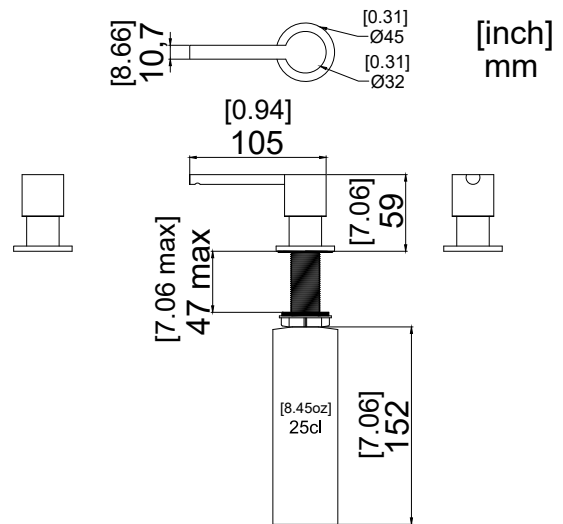

nivito™

Art nr: SR-PC

Polished Copper Stainless steel

EAN nr:

7350051950841

Soap dispenser

- Soap dispenser 25cl
- For countertop max 50mm thick
- Filled from above
- Cut-out dimension $\varnothing 23$ -25mm

Related Products:

ART NR:

RH-350

SR-BC

CU-500-Copper