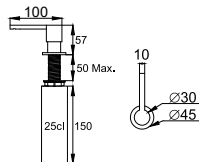

nivito™

Art nr: SR-PC

Polished Copper Stainless steel

EAN nr:

7350051950841

Soap dispenser

- Soap dispenser 25cl
- For countertop max 50mm thick
- Filled from above
- Cut-out dimension $\varnothing 23$ -25mm

Related Products:

ART NR:

RH-350

SR-BC

CU-500-Copper