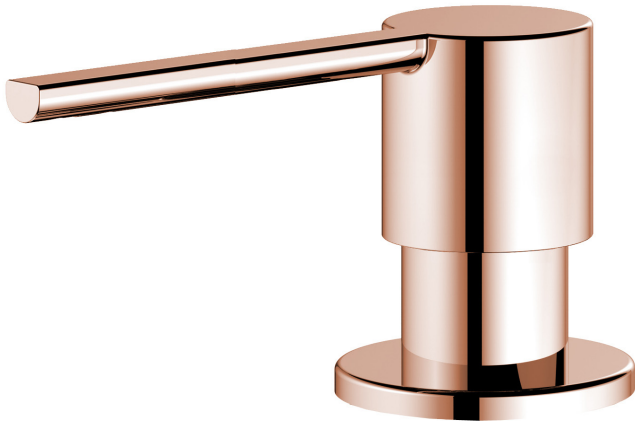

nivito™

Art nr: SR-PC

Polished Copper Stainless steel

EAN nr:

7350051950841

Soap dispenser

- Soap dispenser 25cl
- For countertop max 50mm thick
- Filled from above
- Cut-out dimension $\varnothing 23$ -25mm

Related Products:

ART NR:

RH-350

SR-BC

CU-500-Copper