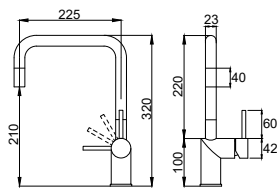

Related Products:

ART NR:

RH-350